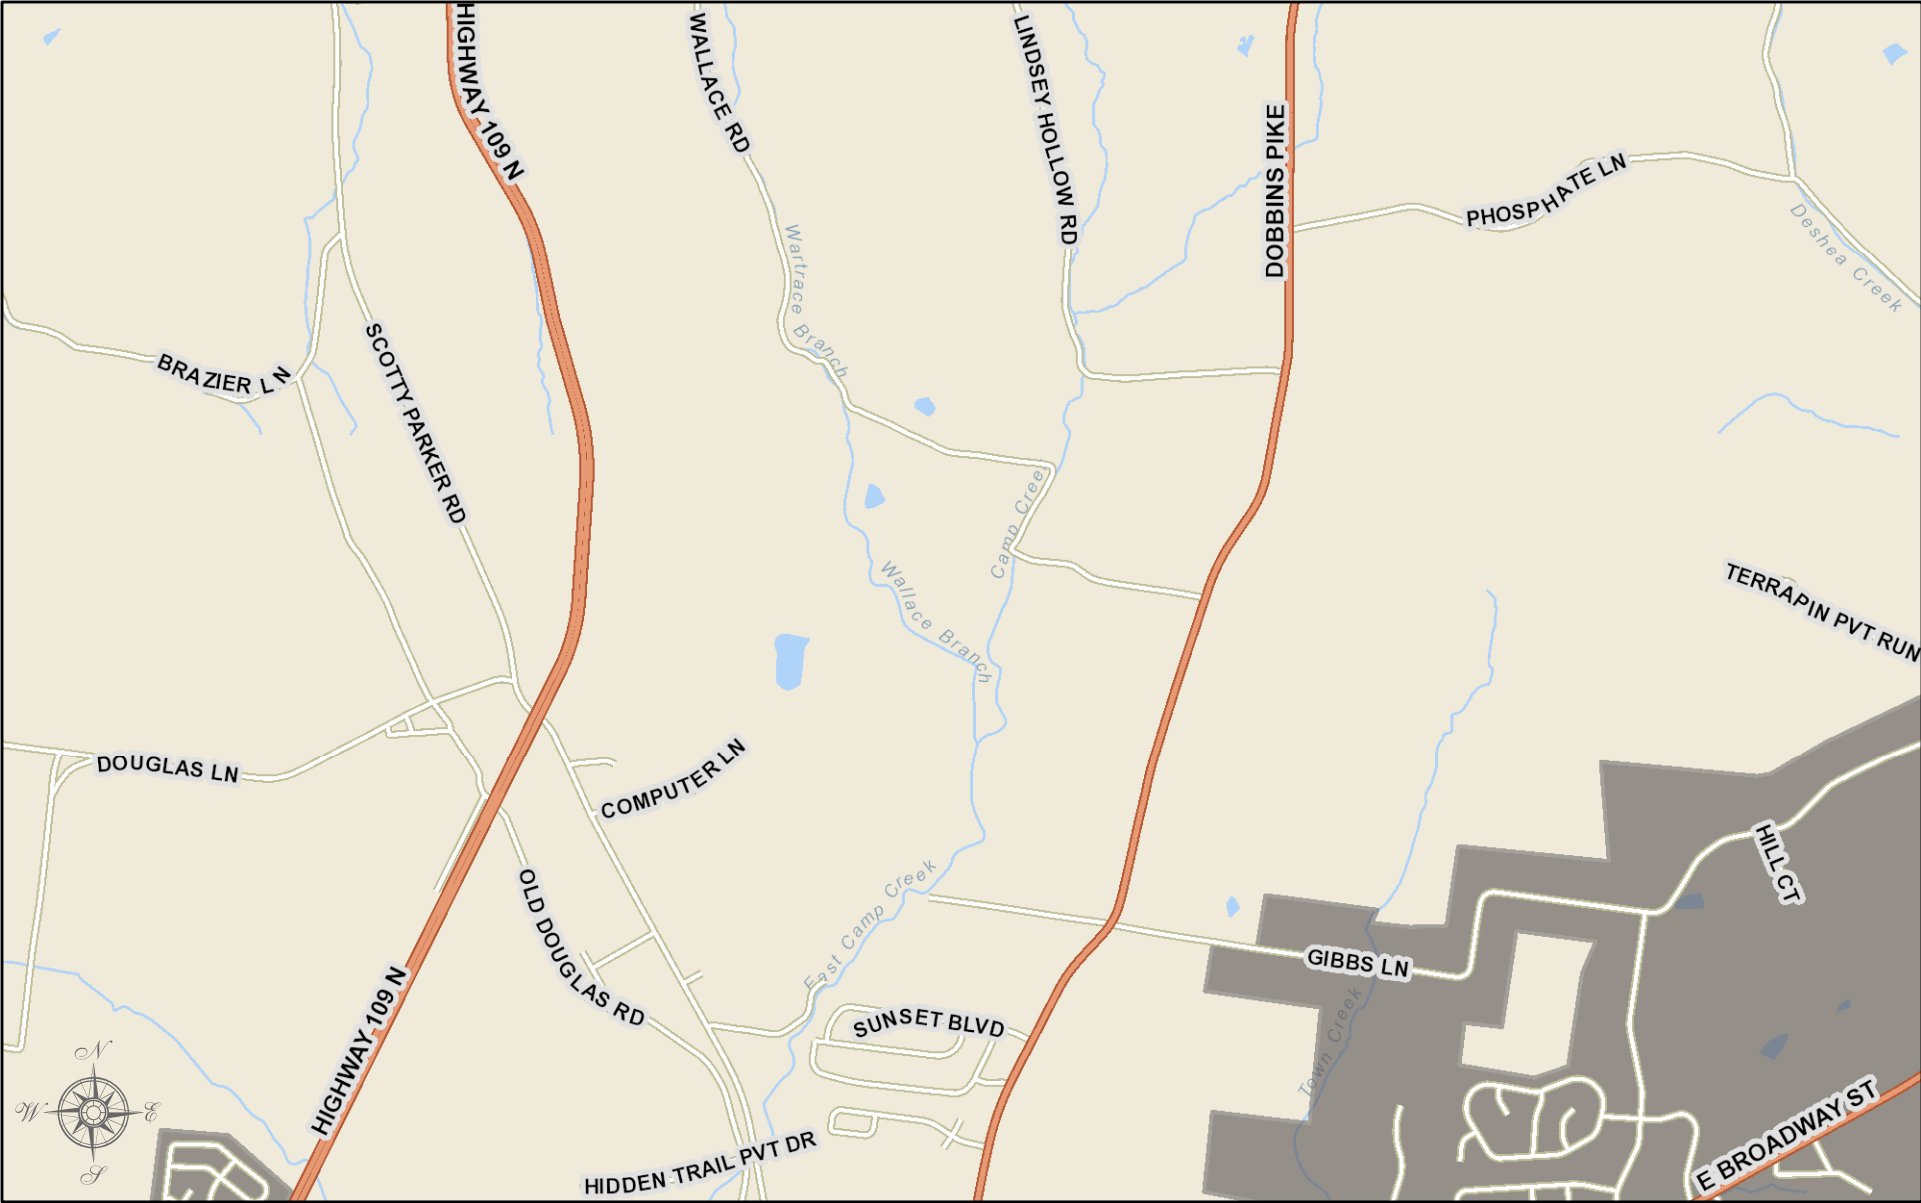

Industrial Site Area

SUMNER COUNTY, TENNESSEE

DISCLAIMER: THIS MAP IS FOR PROPERTY TAX ASSESSMENT PURPOSES ONLY. IT WAS CONSTRUCTED FROM PROPERTY INFORMATION RECORDED IN THE OFFICE OF THE REGISTER OF DEEDS AND IS NOT CONCLUSIVE AS TO LOCATION OF PROPERTY OR LEGAL OWNERSHIP.

MAP DATE: March 2, 2018